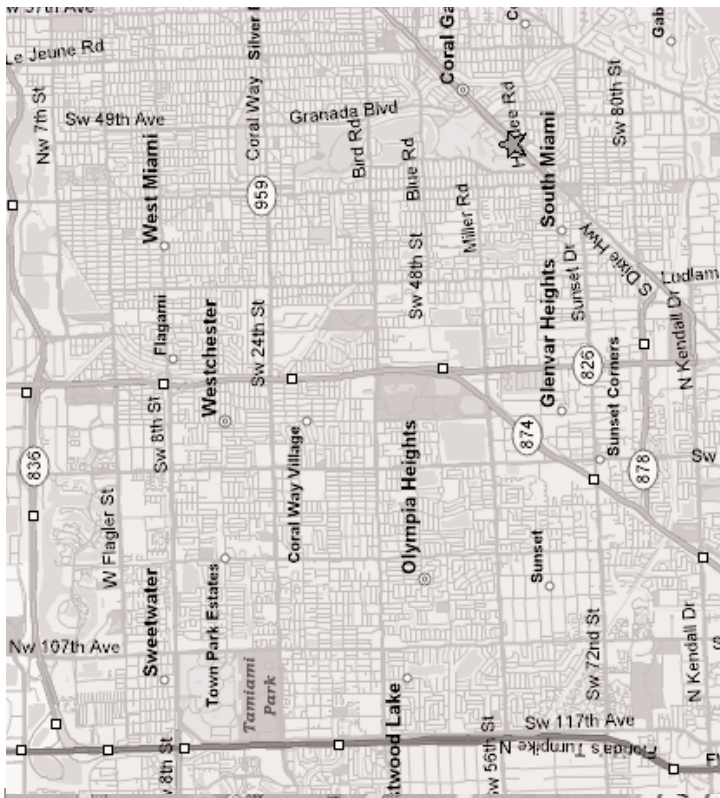

DIRECTIONS FROM US 1 APPROACHING FROM THE NORTH:

Turn right onto S. Alhambra Cir. At traffic light, turn right onto Ponce de Leon. Make the first left turn onto Dickinson Drive. Drive past the BankUnited/Convocation Center, make the second right turn into the North Parking Lot (★) and bear to your left.

DIRECTIONS FROM US 1 APPROACHING FROM THE SOUTH:

Turn left onto South Alhambra Circle. Get in right lane. At traffic light, turn right onto Ponce de Leon (follow rest of directions above). Professional parking attendants will be directing traffic.