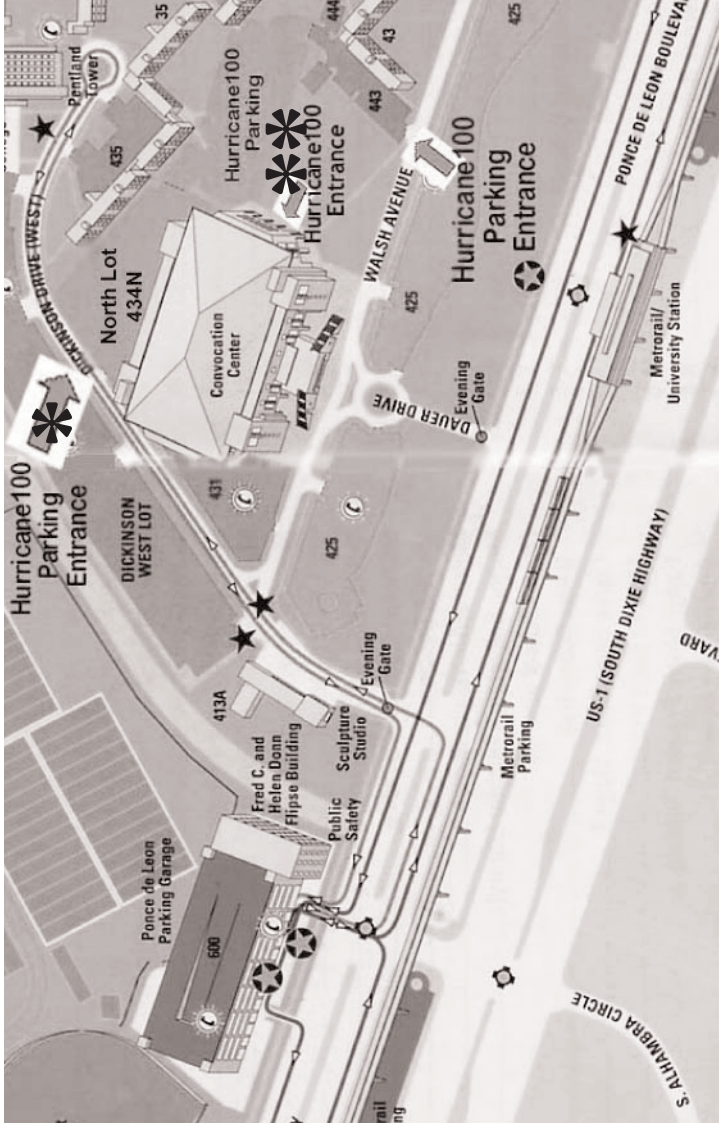

DIRECTIONS FROM US 1 APPROACHING FROM THE NORTH:

Turn right onto S. Alhambra Cir. At traffic light, turn right onto Ponce de Leon. Make the first left turn onto Dickinson Drive. Drive past the BankUnited/Convocation Center, make the second right turn into the North Parking Lot (⬠) and bear to your left.

DIRECTIONS FROM US 1 APPROACHING FROM THE SOUTH:

Turn left onto South Alhambra Circle. Get in right lane. At traffic light, turn right onto Ponce de Leon (follow rest of directions above). Professional parking attendants will be directing traffic.

ENTER THE BUILDING through Room H-100 (⬠). There will be signs to direct you. Pass through the H-100 room to the stadium floor.