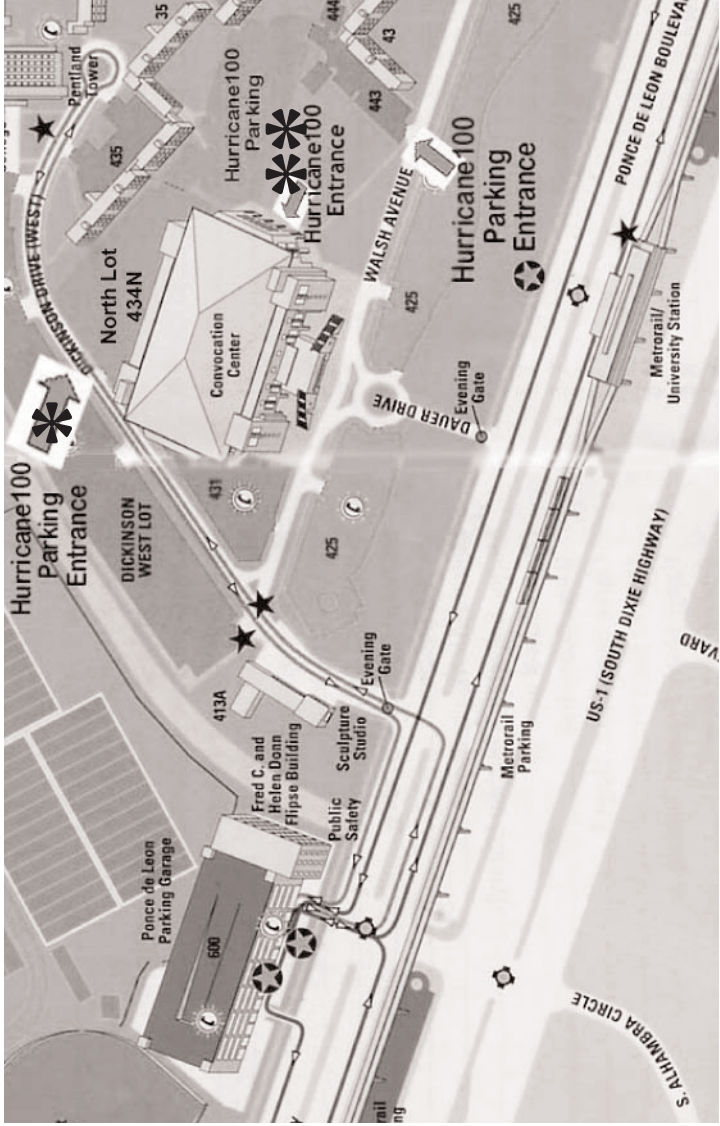

DIRECTIONS FROM US 1 APPROACHING FROM THE NORTH:

Turn right onto S. Alhambra Cir. At traffic light, turn right onto Ponce de Leon. Make the first left turn onto Dickinson Drive. Drive past the BankUnited/Convocation Center, make the second right turn into the North Parking Lot (★) and bear to your left.

DIRECTIONS FROM US 1 APPROACHING FROM THE SOUTH:

Turn left onto South Alhambra Circle. Get in right lane. At traffic light, turn right onto Ponce de Leon (follow rest of directions above). Professional parking attendants will be directing traffic.

ENTER THE BUILDING through Room H-100 (★). There will be signs to direct you. Pass through the H-100 room to the stadium floor.