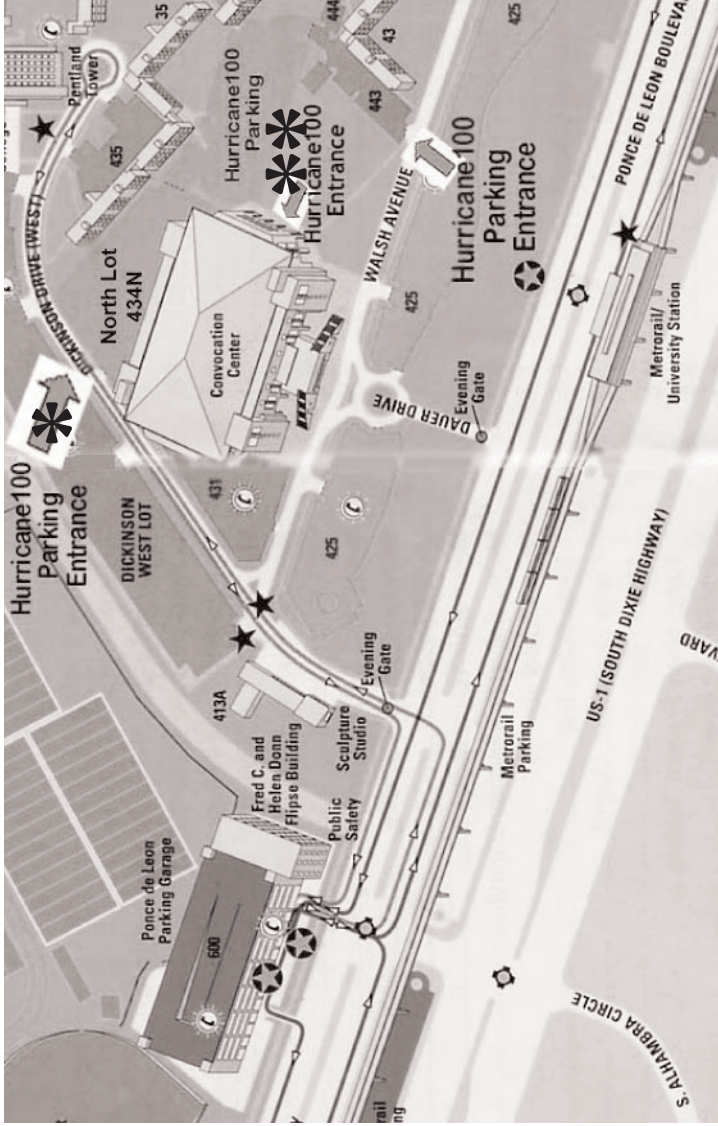

DIRECTIONS FROM US 1 APPROACHING FROM THE NORTH:

Turn right onto S. Alhambra Cir. At traffic light, turn right onto Ponce de Leon. Make the first left turn onto Dickinson Drive. Drive past the BankUnited/Convocation Center, make the second right turn into the North Parking Lot (★) and bear to your left.

DIRECTIONS FROM US 1 APPROACHING FROM THE SOUTH:

Turn left onto South Alhambra Circle. Get in right lane. At traffic light, turn right onto Ponce de Leon (follow rest of directions above). Professional parking attendants will be directing traffic.

ENTER THE BUILDING through Room H-100 (★). There will be signs to direct you. Pass through the H-100 room to the stadium floor.