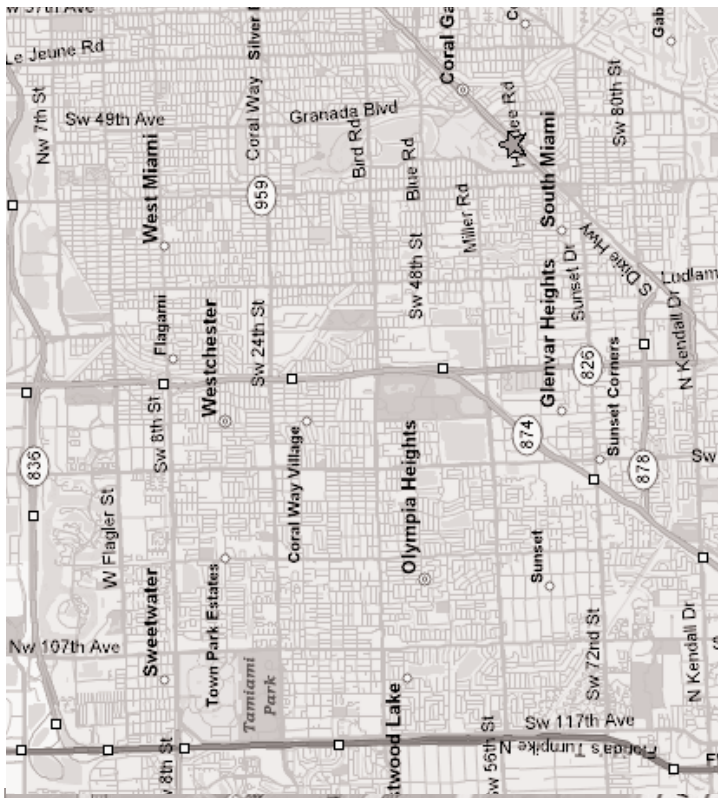

DIRECTIONS FROM US 1 APPROACHING FROM THE NORTH:

Turn right onto S. Alhambra Cir. At traffic light, turn right onto Ponce de Leon. Make the first left turn onto Dickinson Drive. Drive past the BankUnited/Convocation Center, make the second right turn into the North Parking Lot (★) and bear to your left.

DIRECTIONS FROM US 1 APPROACHING FROM THE SOUTH:

Turn left onto South Alhambra Circle. Get in right lane. At traffic light, turn right onto Ponce de Leon (follow rest of directions above). Professional parking attendants will be directing traffic.