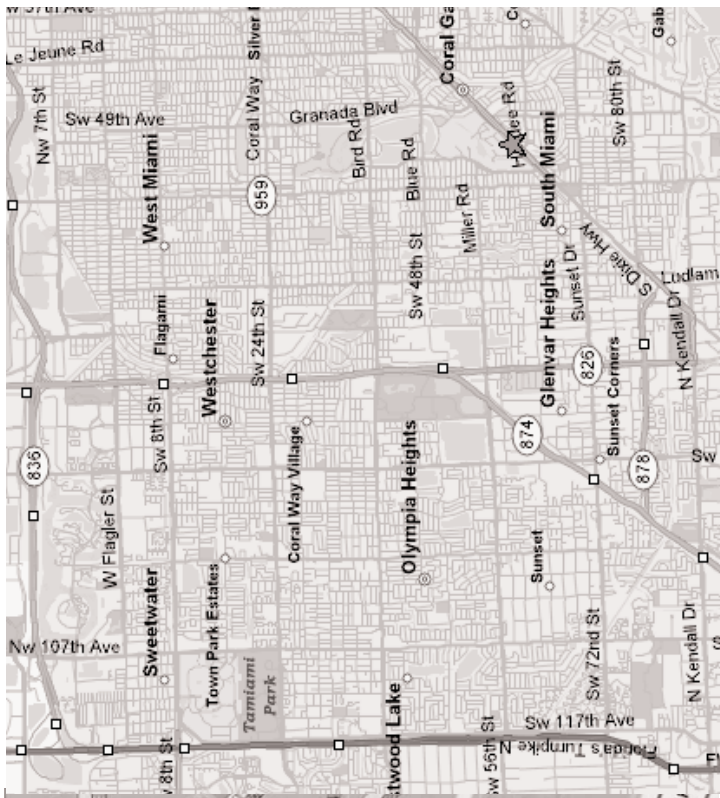

DIRECTIONS FROM US 1 APPROACHING FROM THE NORTH:

Turn right onto S. Alhambra Cir. At traffic light, turn right onto Ponce de Leon. Make the first left turn onto Dickinson Drive. Drive past the BankUnited/Convocation Center, make the second right turn into the North Parking Lot (⬠) and bear to your left.

DIRECTIONS FROM US 1 APPROACHING FROM THE SOUTH:

Turn left onto South Alhambra Circle. Get in right lane. At traffic light, turn right onto Ponce de Leon (follow rest of directions above). Professional parking attendants will be directing traffic.