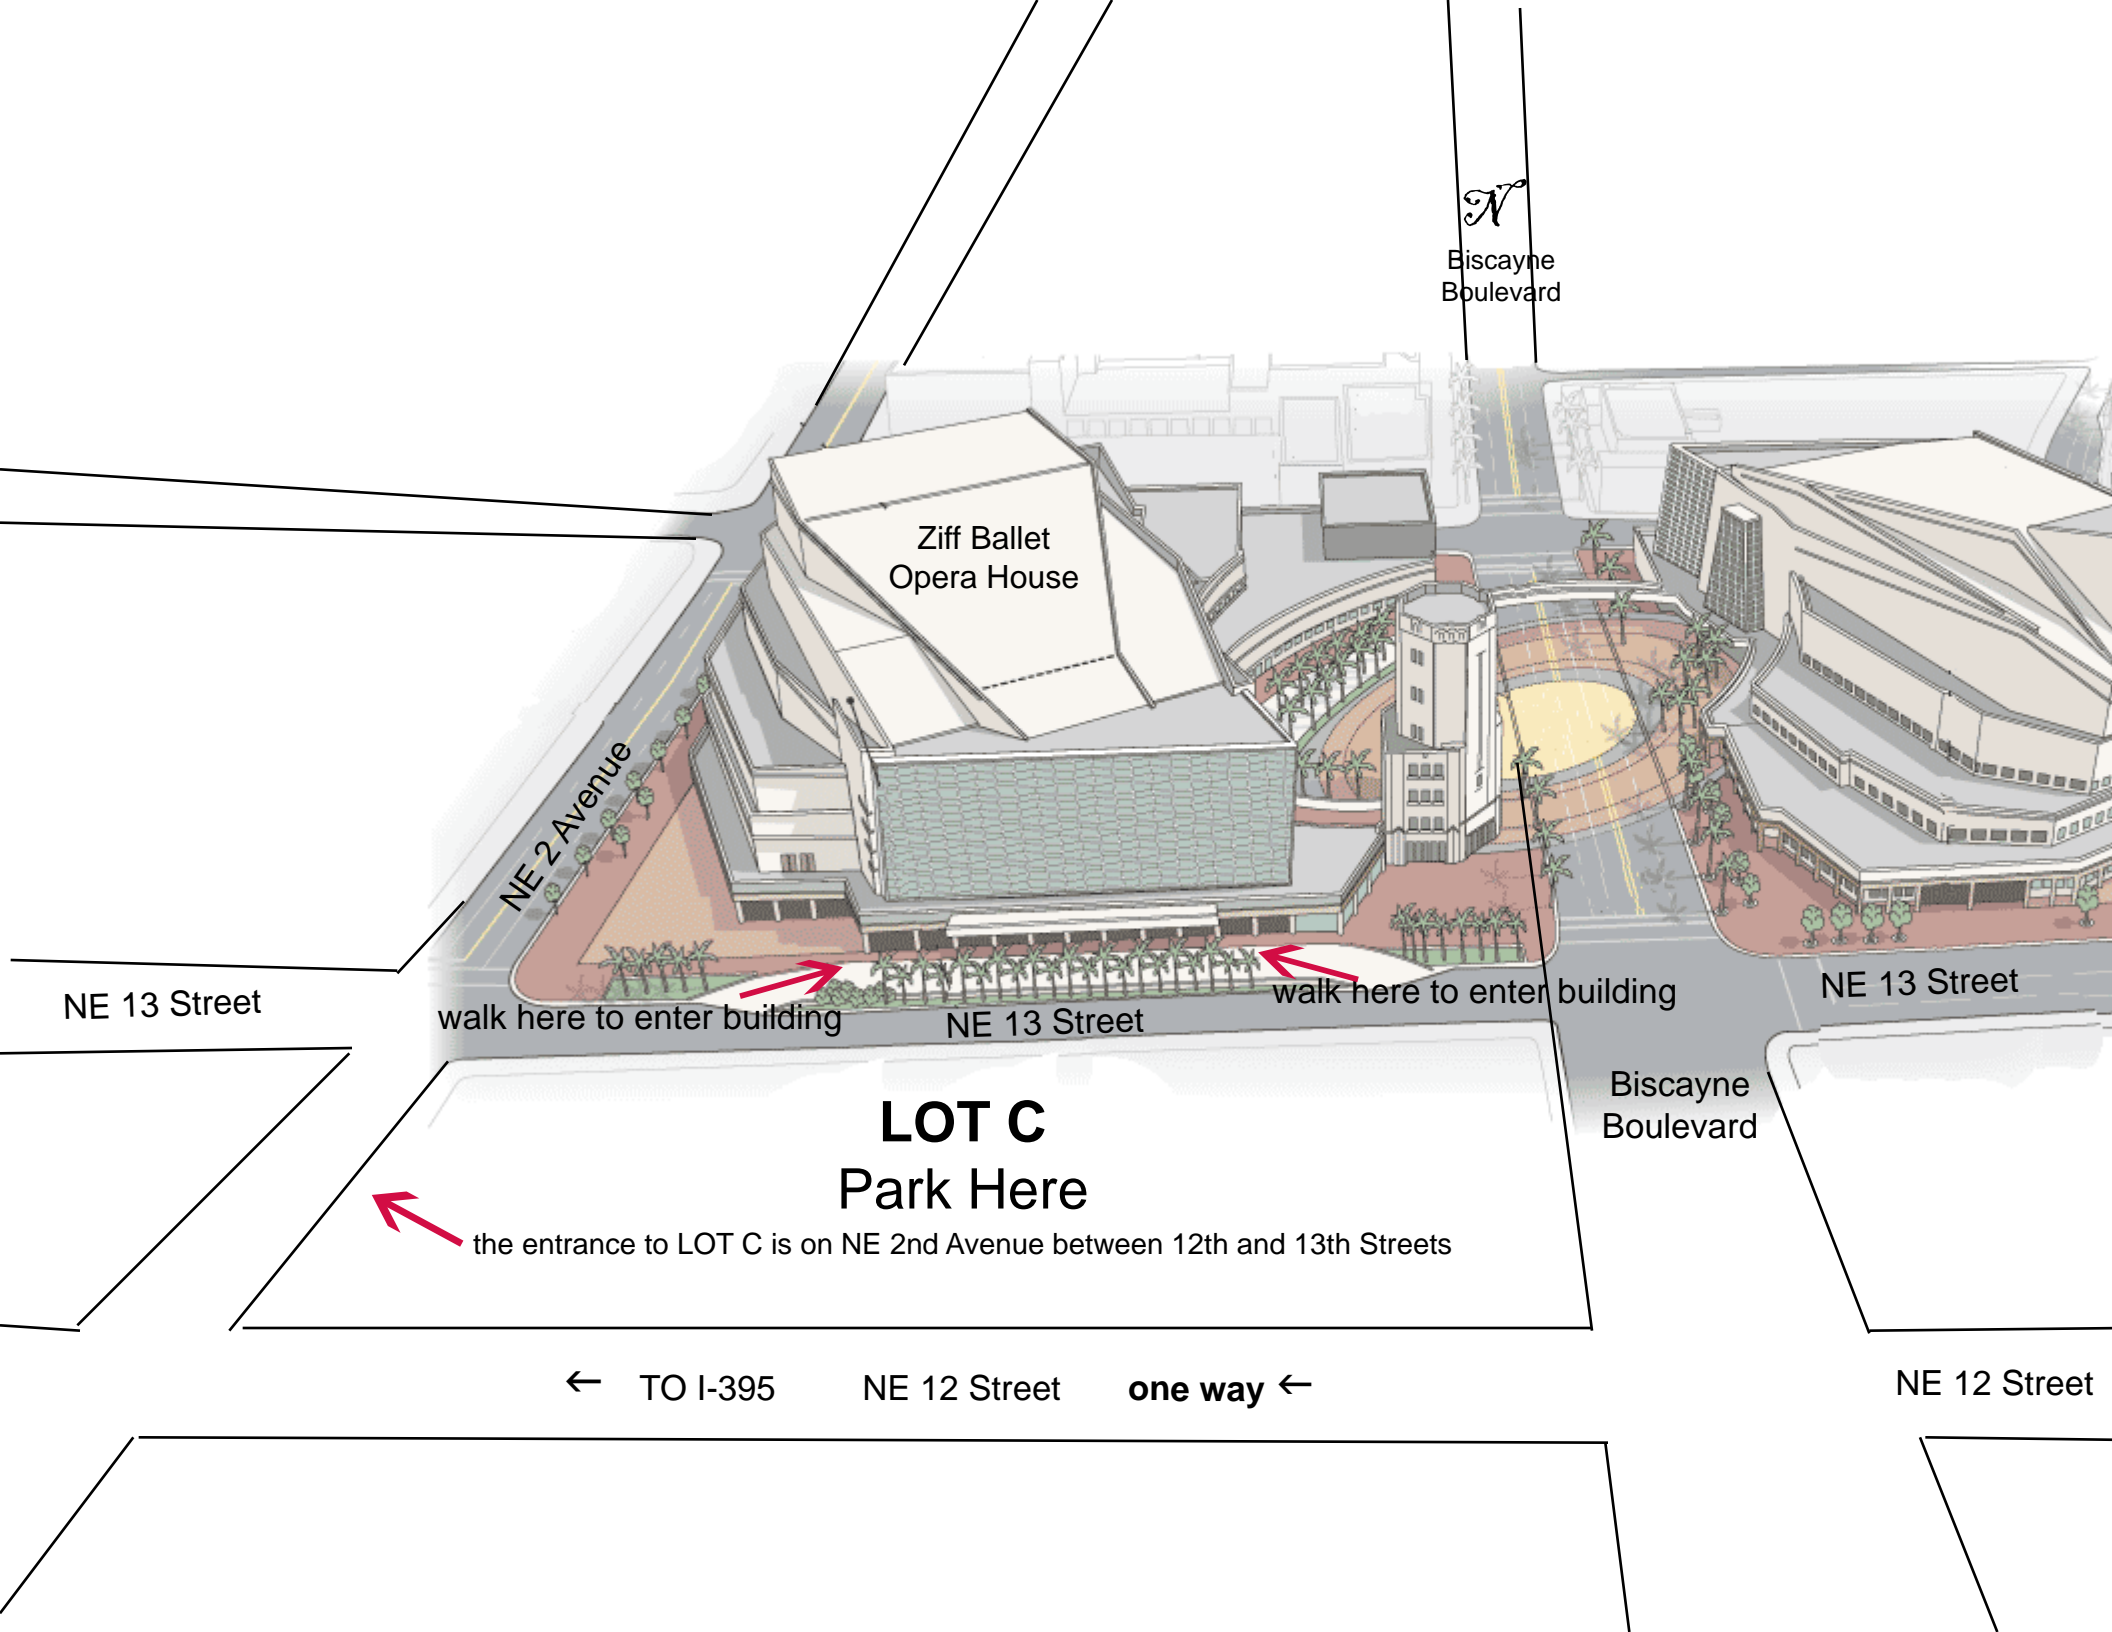

HITTING THE HIGH NOTES

02.28.2008 • 5:00 PM

Since 1964

REAL ESTATE
MORTGAGE
TITLE
INSURANCE

presented by
the 44th Annual
AWARDS
2007

Ziff Ballet Opera House
1300 Biscayne Boulevard
at the **Adrienne Arsht Center**
for the Performing Arts of Miami-Dade Co.
(formerly Carnival Center)

Biscayne
Boulevard

Ziff Ballet
Opera House

NE 2 Avenue

NE 13 Street

walk here to enter building

NE 13 Street

walk here to enter building

NE 13 Street

Biscayne
Boulevard

LOT C
Park Here

the entrance to LOT C is on NE 2nd Avenue between 12th and 13th Streets

← TO I-395

NE 12 Street

one way ←

NE 12 Street