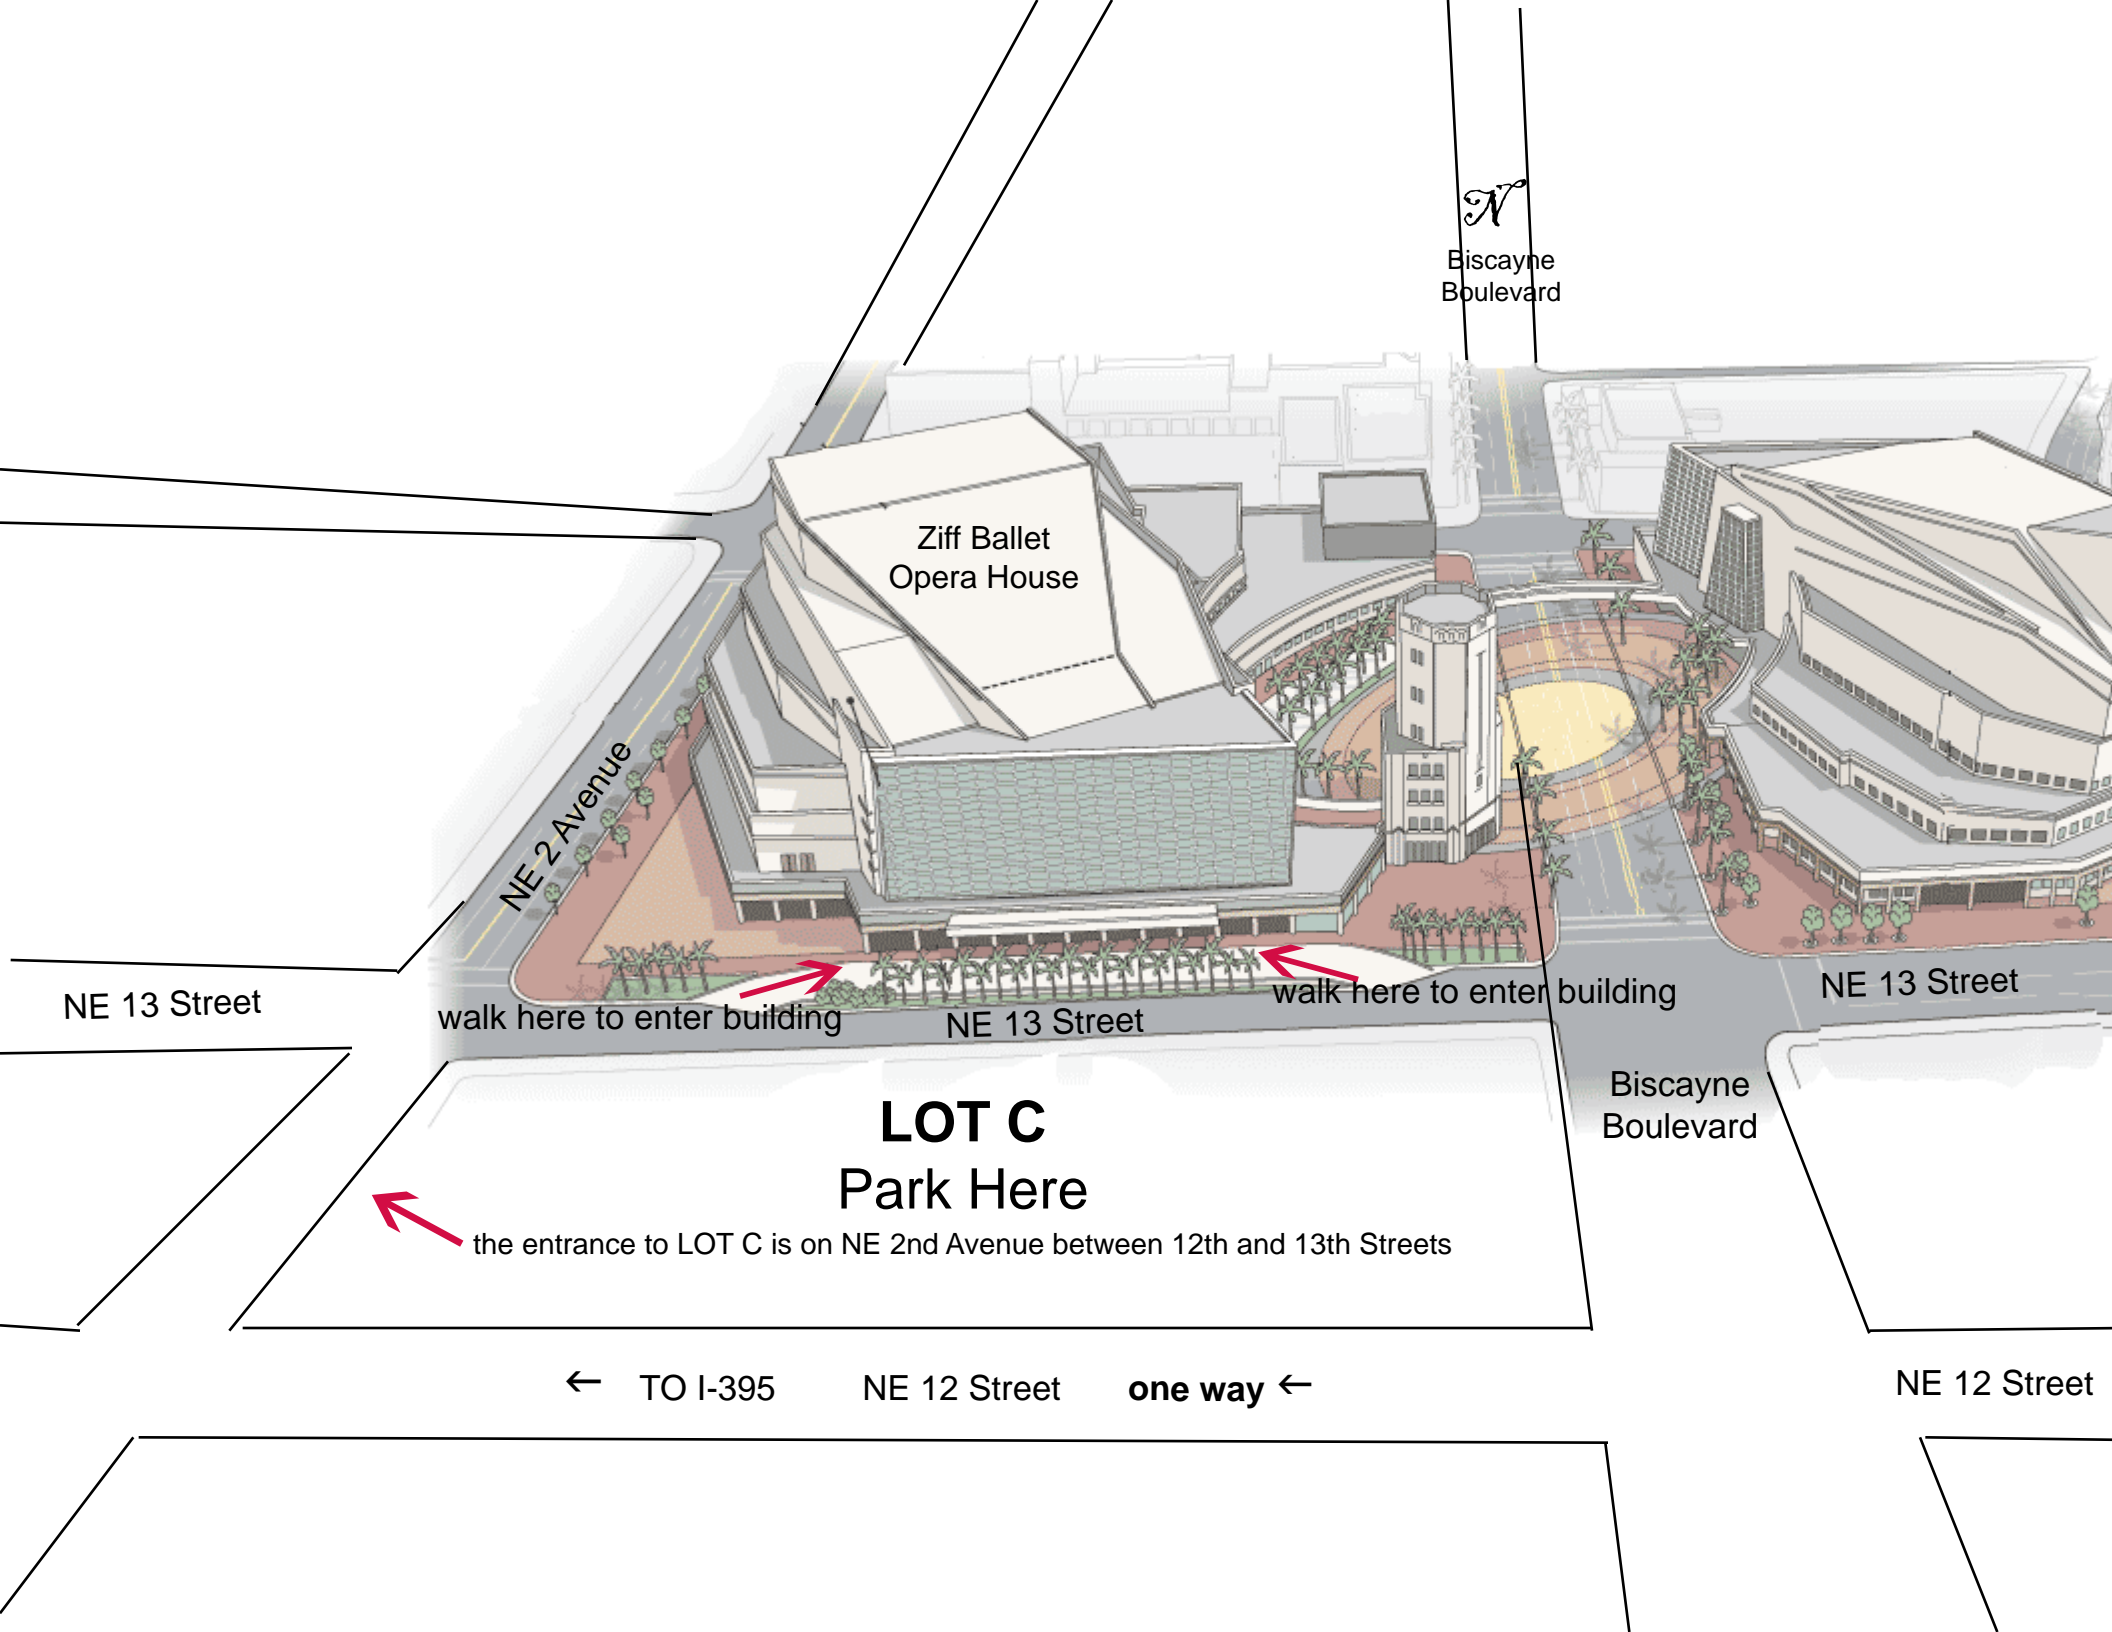

HITTING THE HIGH NOTES

02.28.2008 • 5:00 PM

Since 1964

REAL ESTATE
MORTGAGE
TITLE
INSURANCE

presented by
the 44th Annual
AWARDS
2007

Ziff Ballet Opera House
1300 Biscayne Boulevard
at the **Adrienne Arsht Center**
for the Performing Arts of Miami-Dade Co.
(formerly Carnival Center)

North Arrow
Biscayne Boulevard

Ziff Ballet Opera House

NE 2 Avenue

NE 13 Street

walk here to enter building

NE 13 Street

walk here to enter building

NE 13 Street

Biscayne Boulevard

LOT C
Park Here

the entrance to LOT C is on NE 2nd Avenue between 12th and 13th Streets

← TO I-395 NE 12 Street one way ←

NE 12 Street